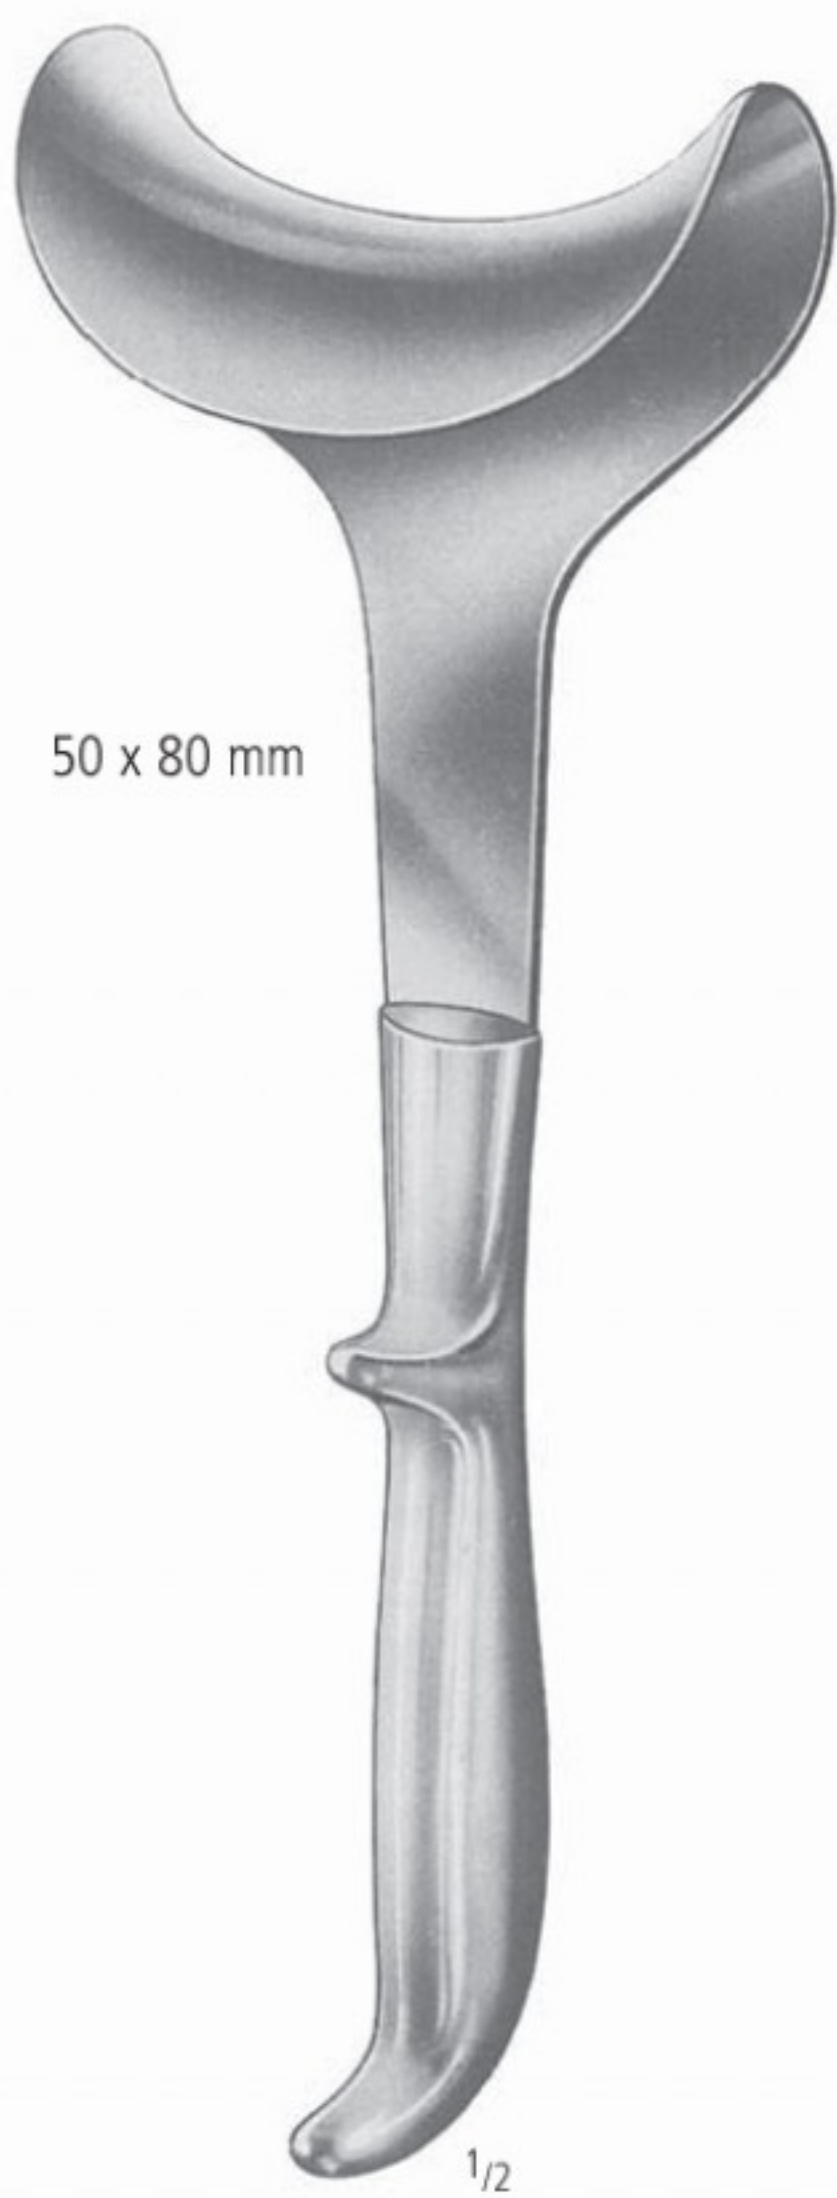

AA

AB

AC

AD

AE

AF

AK

AL

AM

AO

AP

AR

KA

KB

KC

KD

KU

KY

50 x 80 mm

DOYEN
AK 280/25
25,0 cm/10"