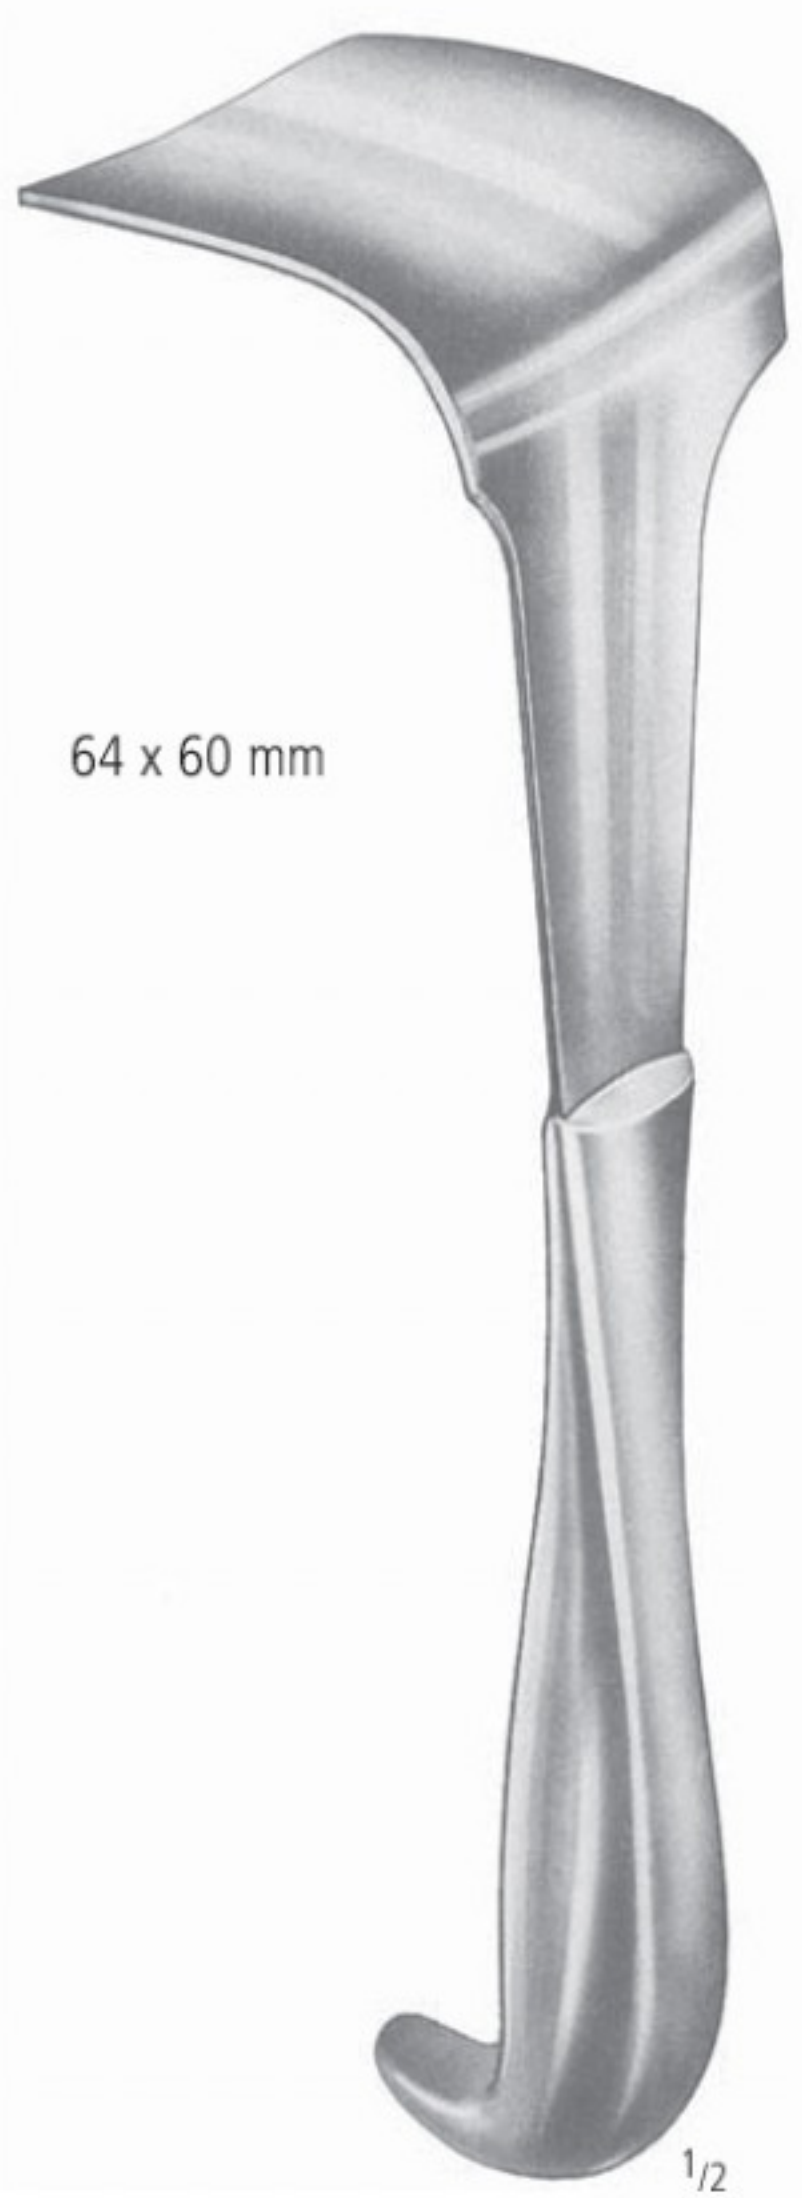

AA

AB

AC

AD

AE

AF

AK

AL

AM

AO

AP

AR

KA

KB

KC

KD

KU

KY

50 x 80 mm

64 x 60 mm