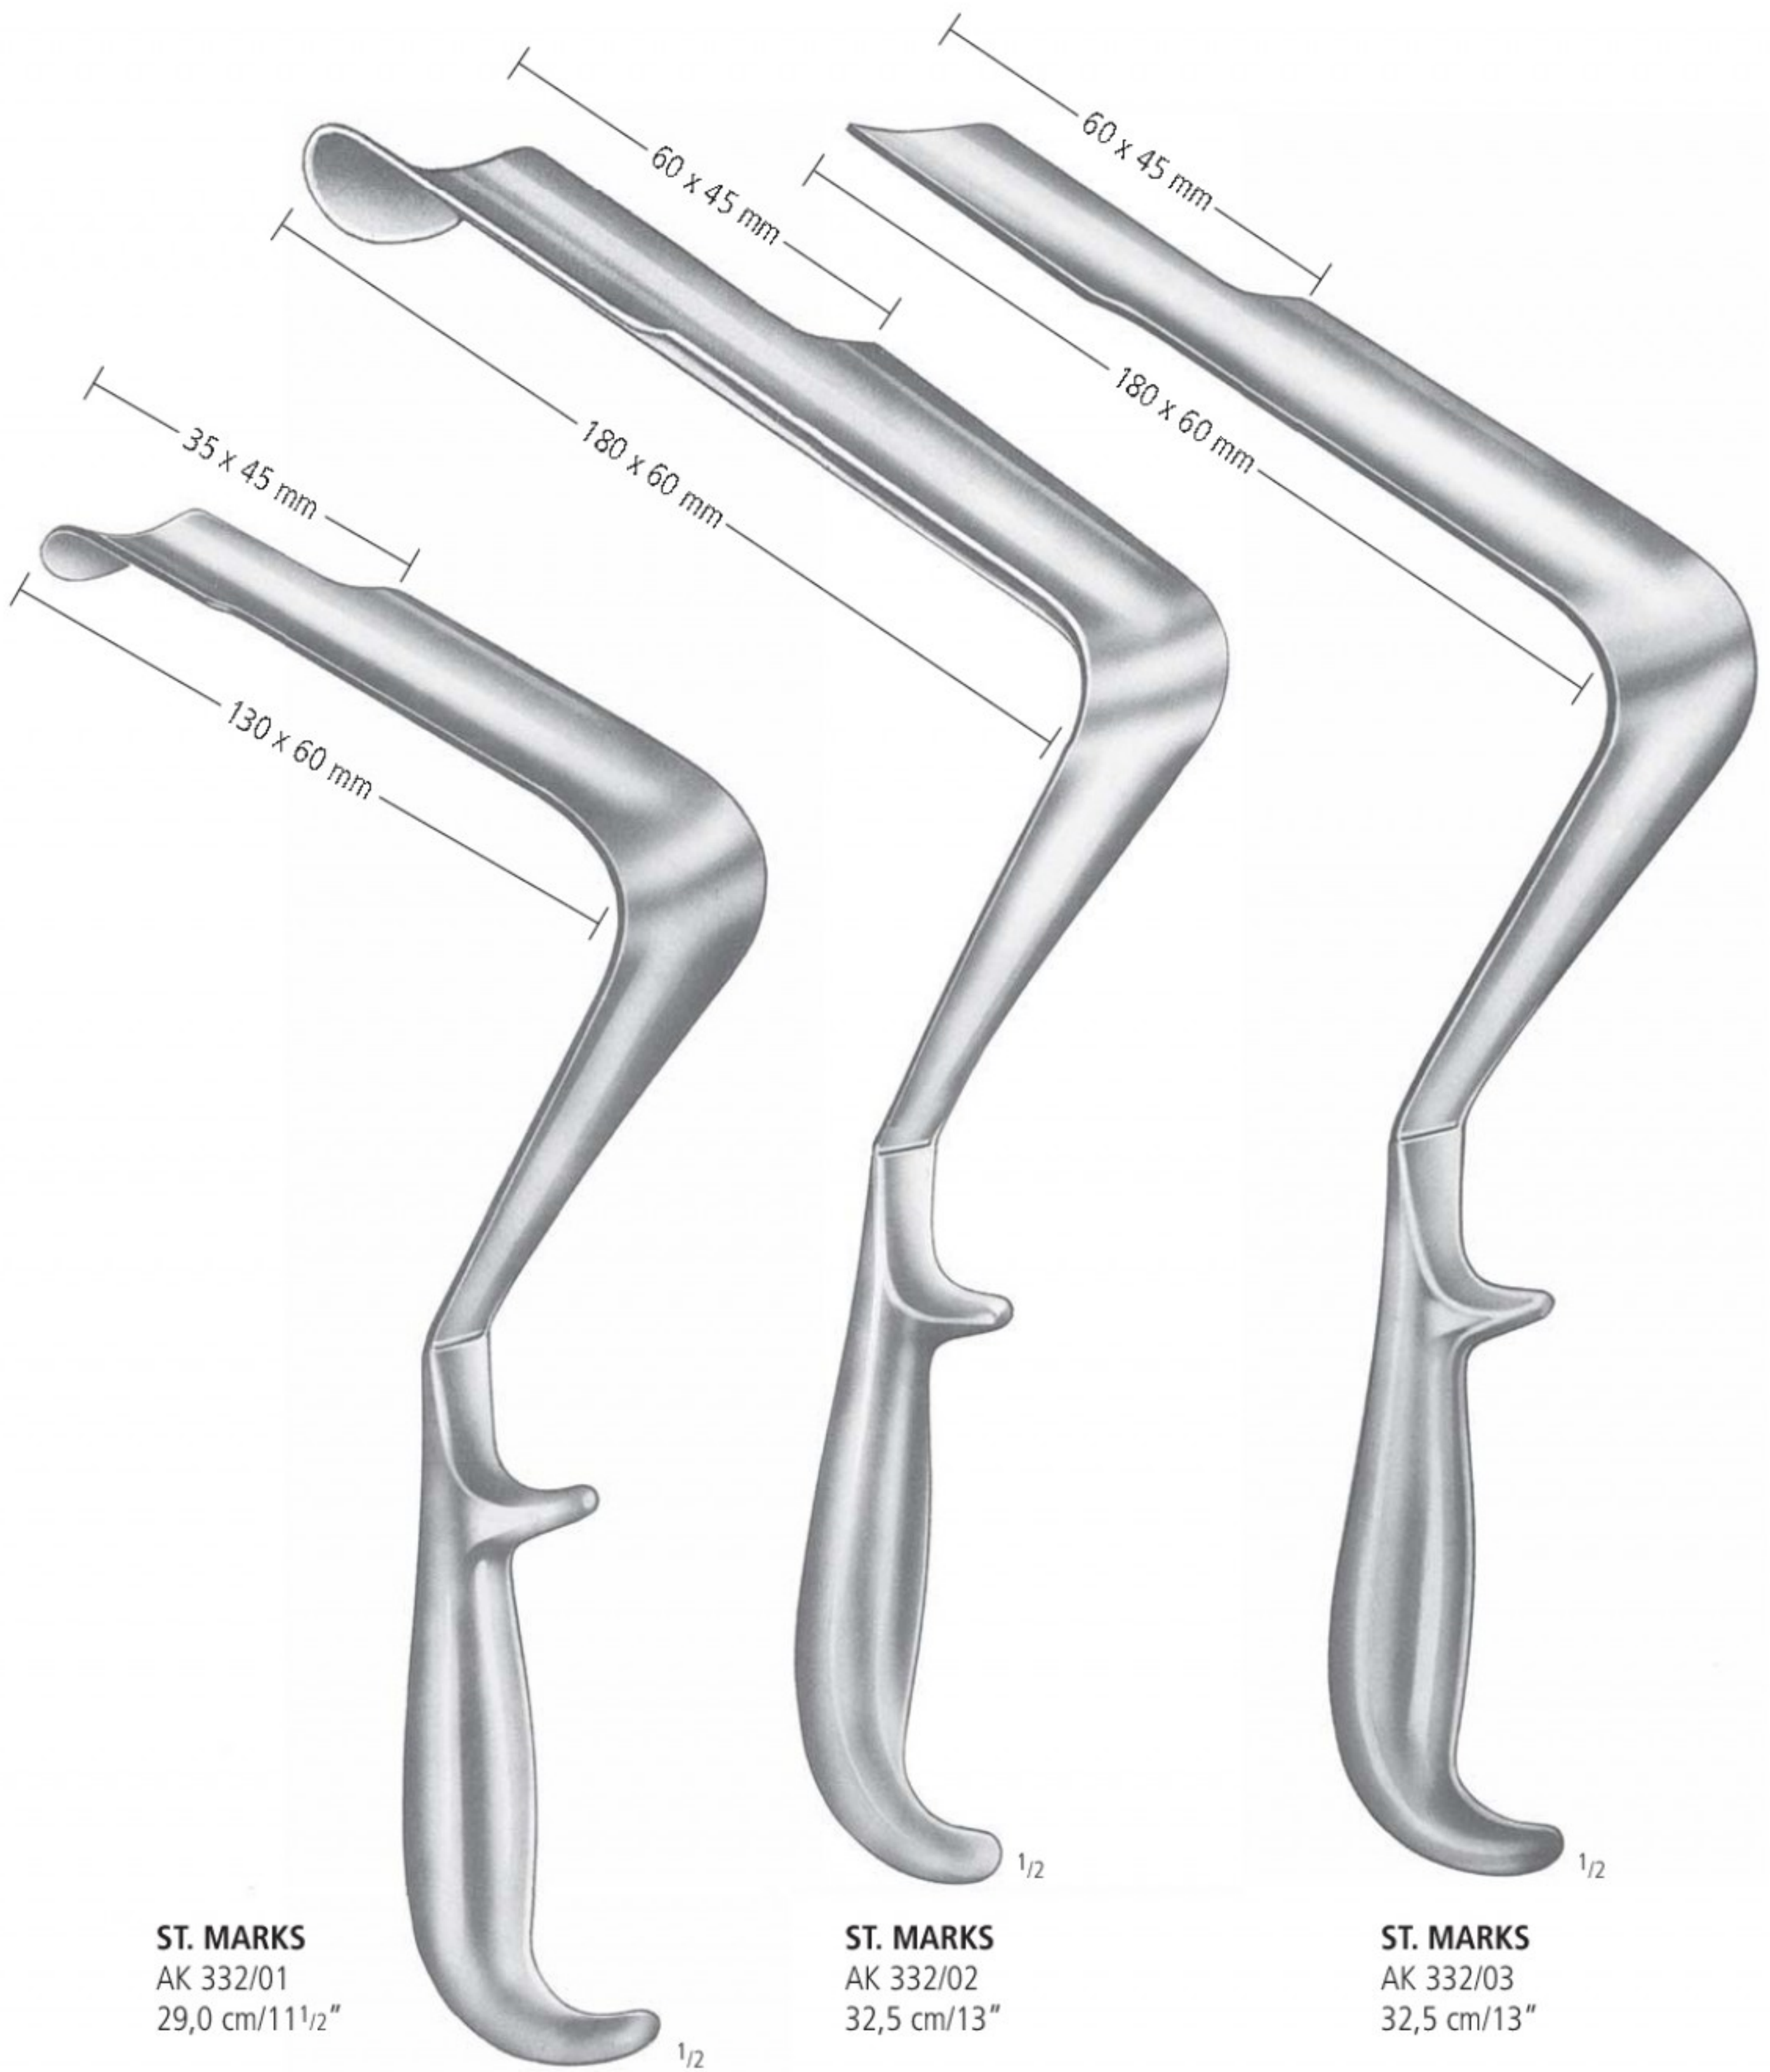

ST. MARKS
AK 332/01
29,0 cm/11¹/₂"

ST. MARKS
AK 332/02
32,5 cm/13"

ST. MARKS
AK 332/03
32,5 cm/13"

AA
AB
AC
AD
AE
AF
AK
AL
AM
AO
AP
AR
KA
KB
KC
KD
KU
KY